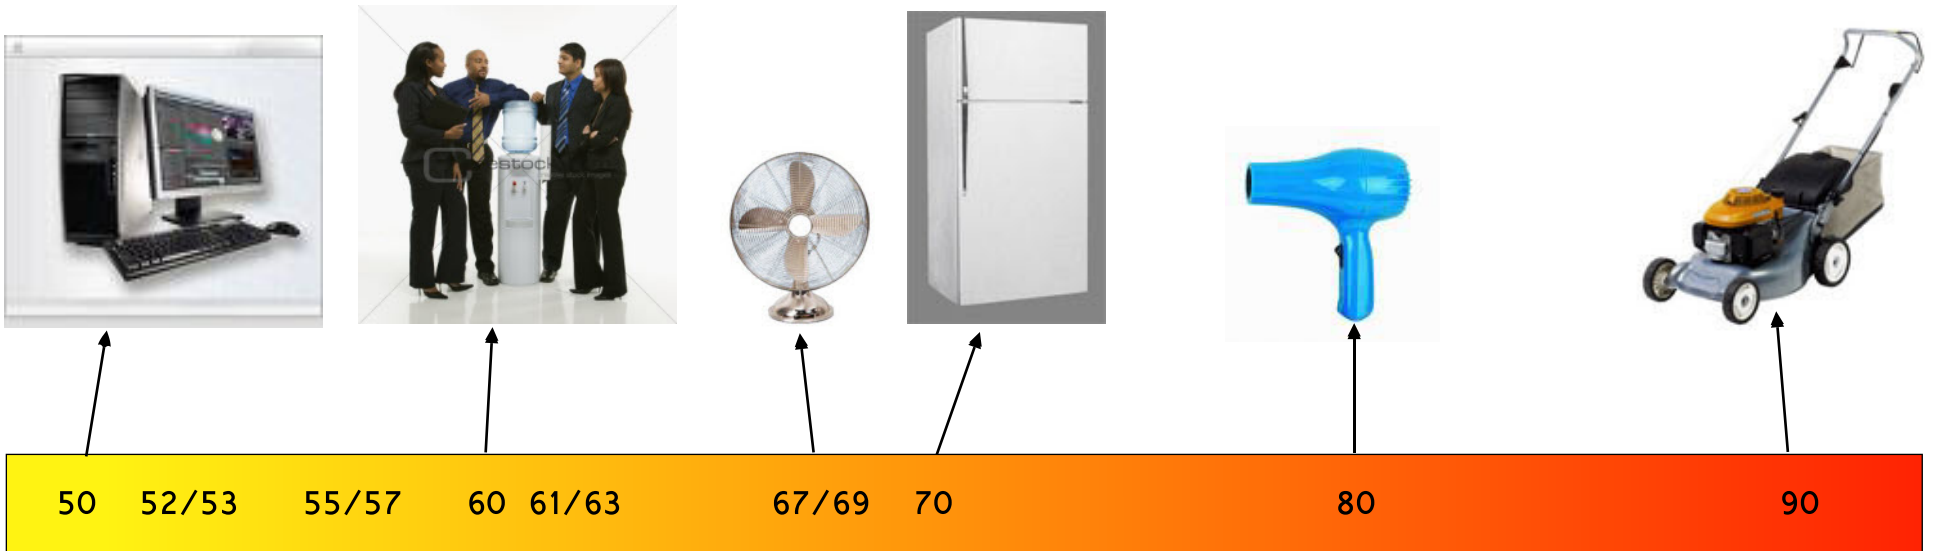

SOUND LEVELS

Spot Coolers understands the effects of ambient noise in the work environment and specifies equipment that is engineered and built to the highest quality standards. Decibel levels for these units are extremely low as seen below.